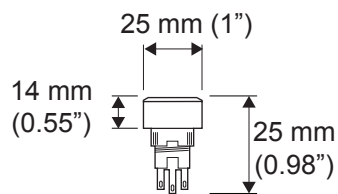

LOWRANCE

SIMRAD

AUTO-STBY button INSTALLATION GUIDE

Dimensions

Mounting

Wiring diagram

Point-1 / RC42N

Note: The connection is color independent