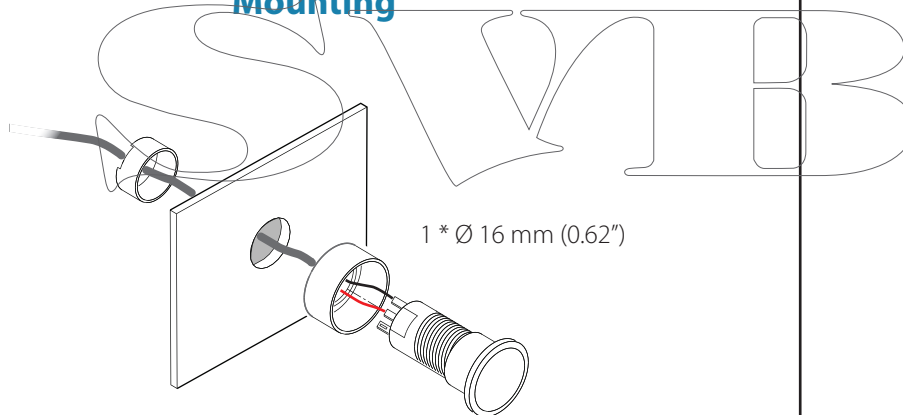

LOWRANCE

SIMRAD

AUTO-STBY button INSTALLATION GUIDE

Dimensions

Mounting

Wiring diagram

Point-1 / RC42N

Note: The connection is color independent